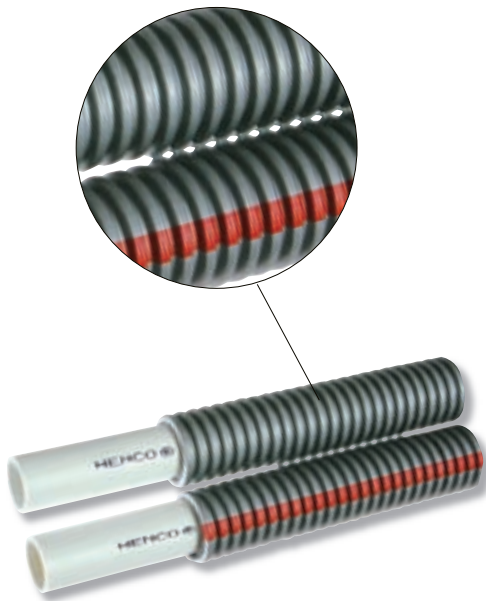

1.5 HENCO COMBI®

The HENCO COMBI® consists of two Henco PE-Xc/AL/PE-Xc pipes, with two polyethylene sleeves connected by means of a perforated strip. All on one coil, the inserts keep all elements together and ensure a perfectly finished installation. In addition, the perforated

connections allow separation of the sleeves where necessary. To distinguish the contents of the sleeve pipes, one of the two silver-grey sleeves is marked with a red line.

The gamut in the delivery program on page 84.