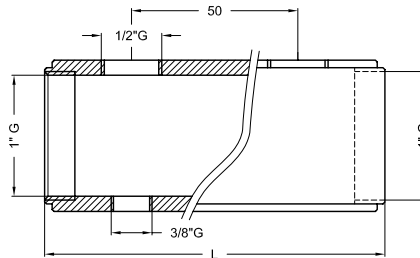

10 PRODUCT RANGE

10.5 Manifolds

TYPE: V-06 Manifold 1" with 1/2" female thread and with one 3/8" air vent hole

ART. NO.	L mm
V-060402	102
V-060403	152
V-060404	202
V-060405	252
V-060406	302
V-060407	352
V-060408	402
V-060409	452
V-060410	502

TYPE: V-05-Z Manifold 3/4" with 1/2" female thread without 3/8" air vent hole

ART. NO.	L mm
V-050402-Z	102
V-050403-Z	152
V-050404-Z	202
V-050405-Z	252
V-050406-Z	302
V-050407-Z	352
V-050408-Z	402
V-050409-Z	452

TYPE: V-06-Z Manifold 1" with 1/2" female thread without 3/8" air vent hole

ART. NO.	L mm
V-060402-Z	102
V-060403-Z	152
V-060404-Z	202
V-060405-Z	252
V-060406-Z	302
V-060407-Z	352
V-060408-Z	402
V-060409-Z	452
V-060410-Z	502

TYPE: V-07-Z Manifold 5/4" with 1/2" female thread without 3/8" air vent hole

ART. NO.	L mm
V-070402-Z	102
V-070403-Z	152
V-070404-Z	202
V-070405-Z	252
V-070406-Z	302
V-070407-Z	352
V-070408-Z	402
V-070409-Z	452
V-070410-Z	502