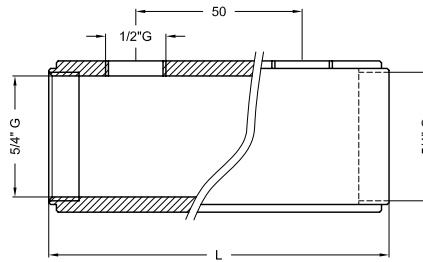

10 PRODUCT RANGE

10.5 Manifolds

TYPE: V-06 Manifold 1" with 1/2" female thread and with one 3/8" air vent hole

ART. NO.	L mm
V-060402	102
V-060403	152
V-060404	202
V-060405	252
V-060406	302
V-060407	352
V-060408	402
V-060409	452
V-060410	502

TYPE: V-05-Z Manifold 3/4" with 1/2" female thread without 3/8" air vent hole

ART. NO.	L mm
V-050402-Z	102
V-050403-Z	152
V-050404-Z	202
V-050405-Z	252
V-050406-Z	302
V-050407-Z	352
V-050408-Z	402
V-050409-Z	452

TYPE: V-06-Z Manifold 1" with 1/2" female thread without 3/8" air vent hole

ART. NO.	L mm
V-060402-Z	102
V-060403-Z	152
V-060404-Z	202
V-060405-Z	252
V-060406-Z	302
V-060407-Z	352
V-060408-Z	402
V-060409-Z	452
V-060410-Z	502

TYPE: V-07-Z Manifold 5/4" with 1/2" female thread without 3/8" air vent hole

ART. NO.	L mm
V-070402-Z	102
V-070403-Z	152
V-070404-Z	202
V-070405-Z	252
V-070406-Z	302
V-070407-Z	352
V-070408-Z	402
V-070409-Z	452
V-070410-Z	502