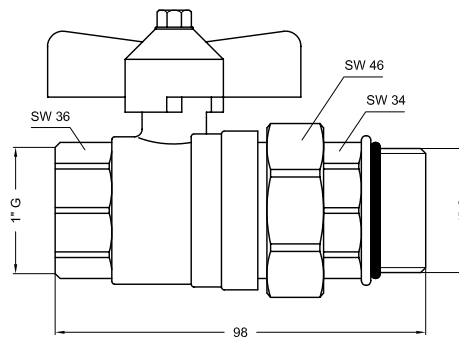

TYPE: V-05-Z Manifold 3/4" with 1/2" female thread without 3/8" air vent hole

ART. NO.	L mm
V-050402-Z	102
V-050403-Z	152
V-050404-Z	202
V-050405-Z	252
V-050406-Z	302
V-050407-Z	352
V-050408-Z	402
V-050409-Z	452

TYPE: V-06-Z Manifold 1" with 1/2" female thread without 3/8" air vent hole

ART. NO.	L mm
V-060402-Z	102
V-060403-Z	152
V-060404-Z	202
V-060405-Z	252
V-060406-Z	302
V-060407-Z	352
V-060408-Z	402
V-060409-Z	452
V-060410-Z	502

TYPE: V-07-Z Manifold 5/4" with 1/2" female thread without 3/8" air vent hole

ART. NO.	L mm
V-070402-Z	102
V-070403-Z	152
V-070404-Z	202
V-070405-Z	252
V-070406-Z	302
V-070407-Z	352
V-070408-Z	402
V-070409-Z	452
V-070410-Z	502

TYPE: VS-BLINDSTOP Manifold blanking plug with O-ring

ART. NO.	D	SW mm
VS-05	3/4"	30
VS-06	1"	36
VS-07	5/4"	46

TYPE: VH-4049 1" ball valve with swivel nut and washer (red + blue)

ART. NO.
VH-3114049

- 1
- 2
- 3
- 4
- 5
- 6
- 7
- 8
- 9
- 10
- 11
- 12
- 13