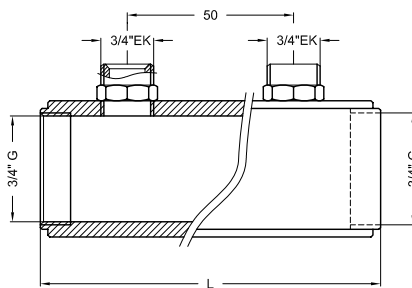

10 PRODUCT RANGE

- 1
- 2
- 3
- 4
- 5
- 6
- 7
- 8
- 9
- 10**
- 11
- 12
- 13

TYPE: VEK-06 Manifold 1" with eurocone connections and with one 3/8" air vent hole

ART. NO.	L mm
VEK-060502	102
VEK-060503	152
VEK-060504	202
VEK-060505	252
VEK-060506	302
VEK-060507	352
VEK-060508	402
VEK-060509	452
VEK-060510	502

TYPE: VEK-06-Z Manifolds 1" with eurocone connections

ART. NO.	L mm
VEK-060502-Z	102
VEK-060503-Z	152
VEK-060504-Z	202
VEK-060505-Z	252
VEK-060506-Z	302
VEK-060507-Z	352
VEK-060508-Z	402
VEK-060509-Z	452
VEK-060510-Z	502

TYPE: VEK-05-Z Manifold 3/4" with eurocone connections

ART. NO.	L mm
VEK-050502-Z	102
VEK-050503-Z	152
VEK-050504-Z	202
VEK-050505-Z	252
VEK-050506-Z	302
VEK-050507-Z	352
VEK-050508-Z	402
VEK-050509-Z	452
VEK-050510-Z	502

TYPE: H-0212 Insulated manifold bracket (pairs)

ART. NO.	L1	L2	L3	L4	L5
	mm	mm	mm	mm	mm
H-0212	15	215	65	14	35

TYPE: VB Manifold 1" with ball valves and eurocone connection

ART. NO.	L
	mm
VB050502-BLUE	104
VB050502-RED	104
VB050503-BLUE	149
VB050503-RED	149
VB050504-BLUE	194
VB050504-RED	194