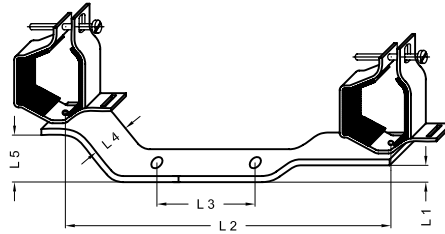

TYPE: VEK-06-Z Manifolds 1" with eurocone connections

ART. NO.	L mm
VEK-060502-Z	102
VEK-060503-Z	152
VEK-060504-Z	202
VEK-060505-Z	252
VEK-060506-Z	302
VEK-060507-Z	352
VEK-060508-Z	402
VEK-060509-Z	452
VEK-060510-Z	502

TYPE: VEK-05-Z Manifold 3/4" with eurocone connections

ART. NO.	L mm
VEK-050502-Z	102
VEK-050503-Z	152
VEK-050504-Z	202
VEK-050505-Z	252
VEK-050506-Z	302
VEK-050507-Z	352
VEK-050508-Z	402
VEK-050509-Z	452
VEK-050510-Z	502

TYPE: H-0212 Insulated manifold bracket (pairs)

ART. NO.	L1	L2	L3	L4	L5
	mm	mm	mm	mm	mm
H-0212	15	215	65	14	35

TYPE: VB Manifold 1" with ball valves and eurocone connection

ART. NO.	L
	mm
VB050502-BLUE	104
VB050502-RED	104
VB050503-BLUE	149
VB050503-RED	149
VB050504-BLUE	194
VB050504-RED	194

TYPE: VB Manifold 1" with ball valves and eurocone connection

ART. NO.	L
	mm
VB060502-BLUE	104
VB060502-RED	104
VB060503-BLUE	149
VB060503-RED	149
VB060504-BLUE	194
VB060504-RED	194

- 1
- 2
- 3
- 4
- 5
- 6
- 7
- 8
- 9
- 10
- 11
- 12
- 13