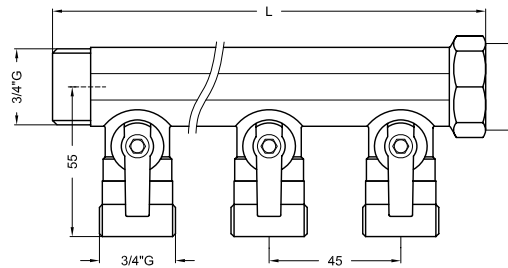

TYPE: VEK-06-Z Manifolds 1" with eurocone connections

ART. NO.	L mm
VEK-060502-Z	102
VEK-060503-Z	152
VEK-060504-Z	202
VEK-060505-Z	252
VEK-060506-Z	302
VEK-060507-Z	352
VEK-060508-Z	402
VEK-060509-Z	452
VEK-060510-Z	502

TYPE: VEK-05-Z Manifold 3/4" with eurocone connections

ART. NO.	L mm
VEK-050502-Z	102
VEK-050503-Z	152
VEK-050504-Z	202
VEK-050505-Z	252
VEK-050506-Z	302
VEK-050507-Z	352
VEK-050508-Z	402
VEK-050509-Z	452
VEK-050510-Z	502

TYPE: H-0212 Insulated manifold bracket (pairs)

ART. NO.	L1	L2	L3	L4	L5
	mm	mm	mm	mm	mm
H-0212	15	215	65	14	35

TYPE: VB Manifold 1" with ball valves and eurocone connection

ART. NO.	L
	mm
VB050502-BLUE	104
VB050502-RED	104
VB050503-BLUE	149
VB050503-RED	149
VB050504-BLUE	194
VB050504-RED	194

TYPE: VB Manifold 1" with ball valves and eurocone connection

ART. NO.	L
	mm
VB060502-BLUE	104
VB060502-RED	104
VB060503-BLUE	149
VB060503-RED	149
VB060504-BLUE	194
VB060504-RED	194

- 1
- 2
- 3
- 4
- 5
- 6
- 7
- 8
- 9
- 10
- 11
- 12
- 13