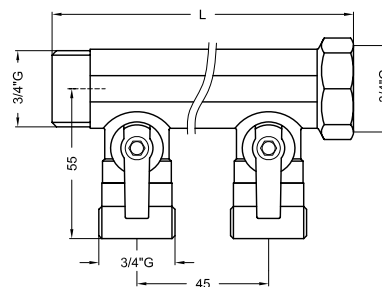

TYPE: VEK-06-Z Manifolds 1" with eurocone connections

ART. NO.	L mm
VEK-060502-Z	102
VEK-060503-Z	152
VEK-060504-Z	202
VEK-060505-Z	252
VEK-060506-Z	302
VEK-060507-Z	352
VEK-060508-Z	402
VEK-060509-Z	452
VEK-060510-Z	502

TYPE: VEK-05-Z Manifold 3/4" with eurocone connections

ART. NO.	L mm
VEK-050502-Z	102
VEK-050503-Z	152
VEK-050504-Z	202
VEK-050505-Z	252
VEK-050506-Z	302
VEK-050507-Z	352
VEK-050508-Z	402
VEK-050509-Z	452
VEK-050510-Z	502

TYPE: H-0212 Insulated manifold bracket (pairs)

ART. NO.	L1	L2	L3	L4	L5
	mm	mm	mm	mm	mm
H-0212	15	215	65	14	35

TYPE: VB Manifold 1" with ball valves and eurocone connection

ART. NO.	L
	mm
VB050502-BLUE	104
VB050502-RED	104
VB050503-BLUE	149
VB050503-RED	149
VB050504-BLUE	194
VB050504-RED	194

TYPE: VB Manifold 1" with ball valves and eurocone connection

ART. NO.	L
	mm
VB060502-BLUE	104
VB060502-RED	104
VB060503-BLUE	149
VB060503-RED	149
VB060504-BLUE	194
VB060504-RED	194

- 1
- 2
- 3
- 4
- 5
- 6
- 7
- 8
- 9
- 10
- 11
- 12
- 13