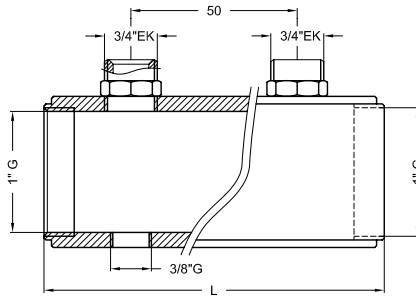

TYPE: V-07-Z Manifold 5/4" with 1/2" female thread without 3/8" air vent hole

ART. NO.	L mm
V-070402-Z	102
V-070403-Z	152
V-070404-Z	202
V-070405-Z	252
V-070406-Z	302
V-070407-Z	352
V-070408-Z	402
V-070409-Z	452
V-070410-Z	502

TYPE: VS-BLINDSTOP Manifold blanking plug with O-ring

ART. NO.	D	SW mm
VS-05	3/4"	30
VS-06	1"	36
VS-07	5/4"	46

TYPE: VH-4049 1" ball valve with swivel nut and washer (red + blue)

ART. NO.
VH-3114049

- 1
- 2
- 3
- 4
- 5
- 6
- 7
- 8
- 9
- 10
- 11
- 12
- 13

10 PRODUCT RANGE

- 1
- 2
- 3
- 4
- 5
- 6
- 7
- 8
- 9
- 10**
- 11
- 12
- 13

TYPE: VEK-06 Manifold 1" with eurocone connections and with one 3/8" air vent hole

ART. NO.	L mm
VEK-060502	102
VEK-060503	152
VEK-060504	202
VEK-060505	252
VEK-060506	302
VEK-060507	352
VEK-060508	402
VEK-060509	452
VEK-060510	502

TYPE: VEK-05-Z Manifold 3/4" with eurocone connections

ART. NO.	L mm
VEK-050502-Z	102
VEK-050503-Z	152
VEK-050504-Z	202
VEK-050505-Z	252
VEK-050506-Z	302
VEK-050507-Z	352
VEK-050508-Z	402
VEK-050509-Z	452
VEK-050510-Z	502