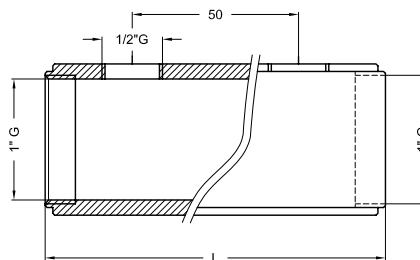

10 PRODUCT RANGE

10.5 Manifolds

TYPE: V-06 Manifold 1" with 1/2" female thread and with one 3/8" air vent hole

ART. NO.	L mm
V-060402	102
V-060403	152
V-060404	202
V-060405	252
V-060406	302
V-060407	352
V-060408	402
V-060409	452
V-060410	502

TYPE: V-05-Z Manifold 3/4" with 1/2" female thread without 3/8" air vent hole

ART. NO.	L mm
V-050402-Z	102
V-050403-Z	152
V-050404-Z	202
V-050405-Z	252
V-050406-Z	302
V-050407-Z	352
V-050408-Z	402
V-050409-Z	452

TYPE: V-06-Z Manifold 1" with 1/2" female thread without 3/8" air vent hole

ART. NO.	L mm
V-060402-Z	102
V-060403-Z	152
V-060404-Z	202
V-060405-Z	252
V-060406-Z	302
V-060407-Z	352
V-060408-Z	402
V-060409-Z	452
V-060410-Z	502

TYPE: V-07-Z Manifold 5/4" with 1/2" female thread without 3/8" air vent hole

ART. NO.	L mm
V-070402-Z	102
V-070403-Z	152
V-070404-Z	202
V-070405-Z	252
V-070406-Z	302
V-070407-Z	352
V-070408-Z	402
V-070409-Z	452
V-070410-Z	502