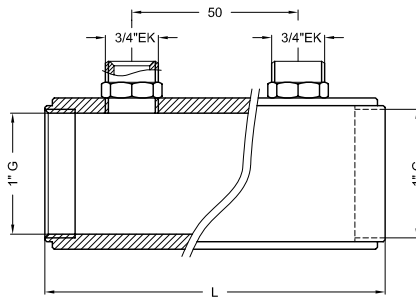

10 PRODUCT RANGE

- 1
- 2
- 3
- 4
- 5
- 6
- 7
- 8
- 9
- 10**
- 11
- 12
- 13

TYPE: VEK-06 Manifold 1" with eurocone connections and with one 3/8" air vent hole

ART. NO.	L mm
VEK-060502	102
VEK-060503	152
VEK-060504	202
VEK-060505	252
VEK-060506	302
VEK-060507	352
VEK-060508	402
VEK-060509	452
VEK-060510	502

TYPE: VEK-06-Z Manifolds 1" with eurocone connections

ART. NO.	L mm
VEK-060502-Z	102
VEK-060503-Z	152
VEK-060504-Z	202
VEK-060505-Z	252
VEK-060506-Z	302
VEK-060507-Z	352
VEK-060508-Z	402
VEK-060509-Z	452
VEK-060510-Z	502

TYPE: VEK-05-Z Manifold 3/4" with eurocone connections

ART. NO.	L mm
VEK-050502-Z	102
VEK-050503-Z	152
VEK-050504-Z	202
VEK-050505-Z	252
VEK-050506-Z	302
VEK-050507-Z	352
VEK-050508-Z	402
VEK-050509-Z	452
VEK-050510-Z	502

TYPE: H-0212 Insulated manifold bracket (pairs)

ART. NO.	L1	L2	L3	L4	L5
	mm	mm	mm	mm	mm
H-0212	15	215	65	14	35

TYPE: VB Manifold 1" with ball valves and eurocone connection

ART. NO.	L
	mm
VB050502-BLUE	104
VB050502-RED	104
VB050503-BLUE	149
VB050503-RED	149
VB050504-BLUE	194
VB050504-RED	194