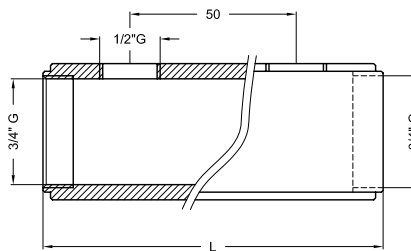

10 PRODUCT RANGE

10.5 Manifolds

TYPE: V-06 Manifold 1" with 1/2" female thread and with one 3/8" air vent hole

ART. NO.	L mm
V-060402	102
V-060403	152
V-060404	202
V-060405	252
V-060406	302
V-060407	352
V-060408	402
V-060409	452
V-060410	502

TYPE: V-05-Z Manifold 3/4" with 1/2" female thread without 3/8" air vent hole

ART. NO.	L mm
V-050402-Z	102
V-050403-Z	152
V-050404-Z	202
V-050405-Z	252
V-050406-Z	302
V-050407-Z	352
V-050408-Z	402
V-050409-Z	452

TYPE: V-06-Z Manifold 1" with 1/2" female thread without 3/8" air vent hole

ART. NO.	L mm
V-060402-Z	102
V-060403-Z	152
V-060404-Z	202
V-060405-Z	252
V-060406-Z	302
V-060407-Z	352
V-060408-Z	402
V-060409-Z	452
V-060410-Z	502

TYPE: V-07-Z Manifold 5/4" with 1/2" female thread without 3/8" air vent hole

ART. NO.	L mm
V-070402-Z	102
V-070403-Z	152
V-070404-Z	202
V-070405-Z	252
V-070406-Z	302
V-070407-Z	352
V-070408-Z	402
V-070409-Z	452
V-070410-Z	502